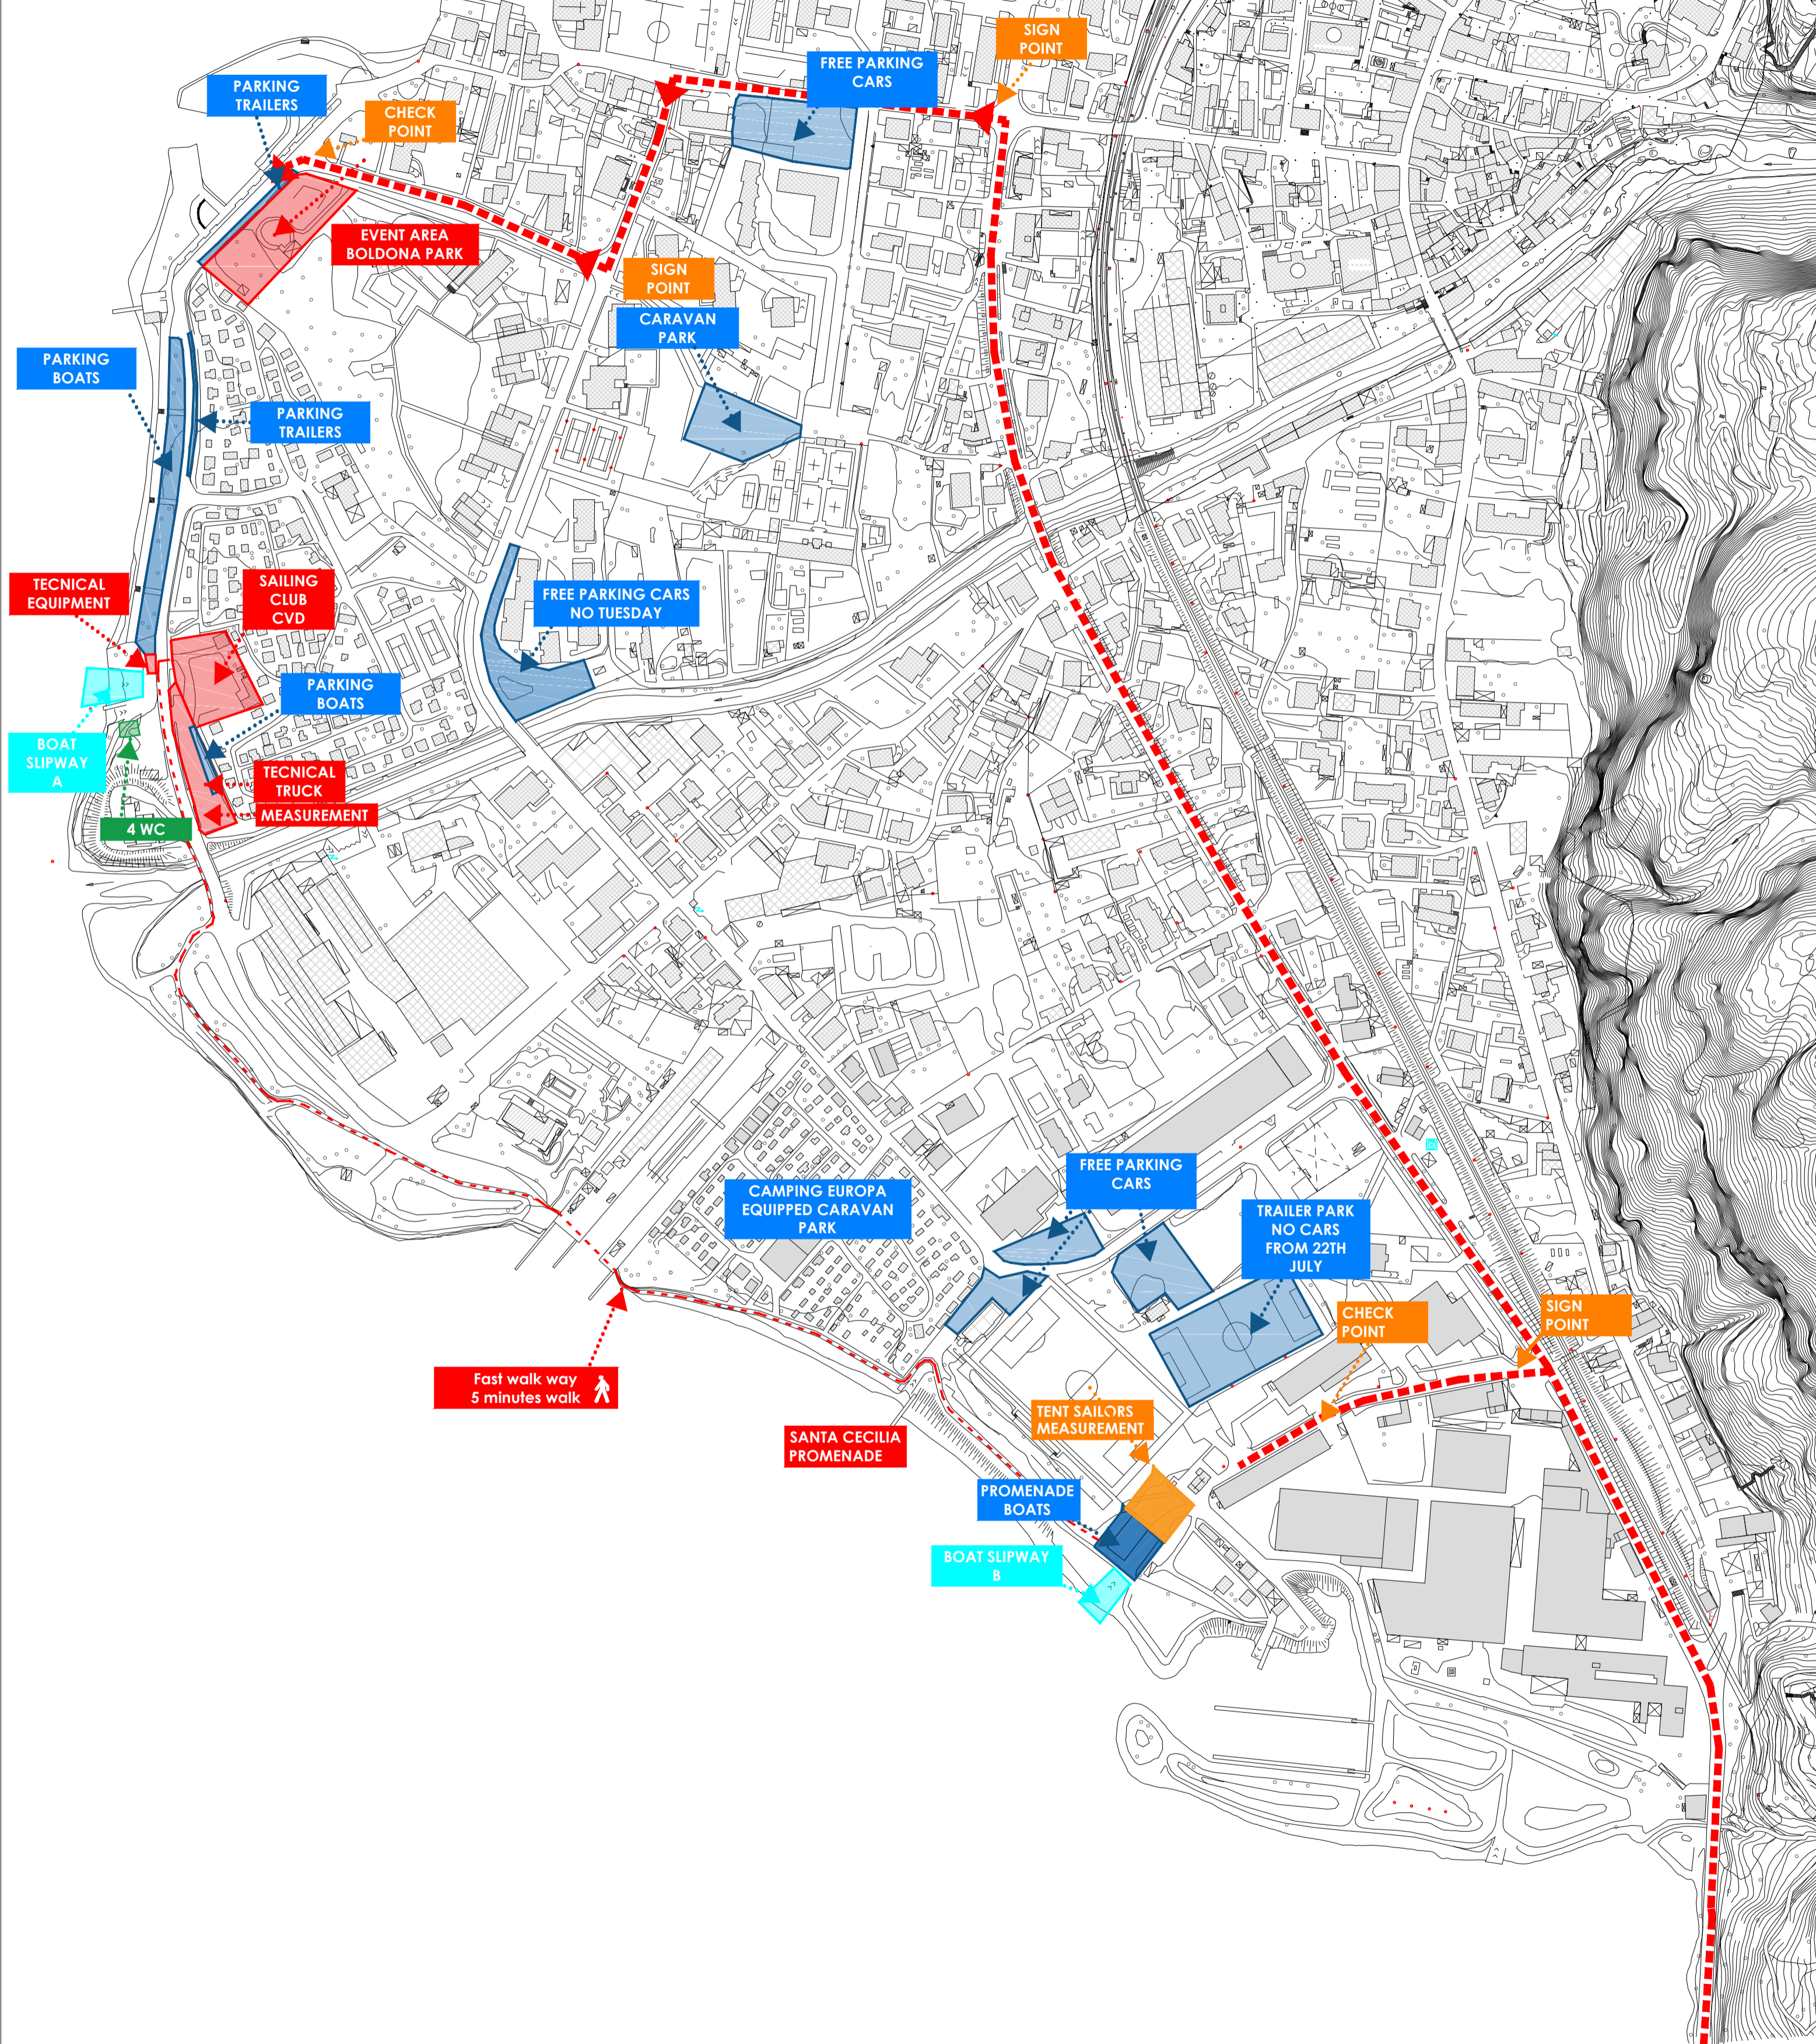

WORLD CHAMPIONSHIP MAP

PARKING TRAILERS

CHECK POINT

FREE PARKING CARS

SIGN POINT

EVENT AREA BOLDONA PARK

SIGN POINT

CARAVAN PARK

PARKING BOATS

PARKING TRAILERS

FREE PARKING CARS NO TUESDAY

TECNICAL EQUIPMENT

SAILING CLUB CVD

BOAT SLIPWAY A

PARKING BOATS

TECNICAL TRUCK MEASUREMENT

4 WC

CAMPING EUROPA EQUIPPED CARAVAN PARK

FREE PARKING CARS

TRAILER PARK NO CARS FROM 22TH JULY

CHECK POINT

SIGN POINT

Fast walk way 5 minutes walk

SANTA CECILIA PROMENADE

TENT SAILORS MEASUREMENT

PROMENADE BOATS

BOAT SLIPWAY B

Bellano

Comune di Dervio